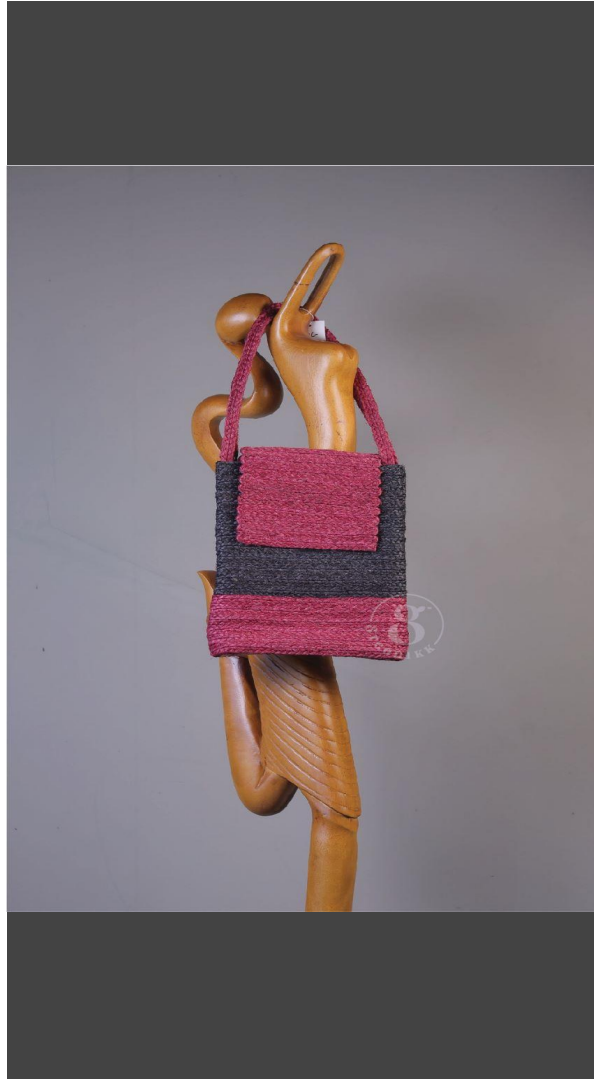

MOQ : 50 pcs

Entwine

Product: GRVWET136

Type: Handcrafted

Dimension: L26cm xW8cmxH31cm

MOQ : 50 pcs

Entwine

Product: GRVWET137

Type: Handcrafted

Dimension:L 41 cm X W 16 cm 26 cm

MOQ : 50 pcs

Entwine

Product: GRVWET138

Type: Handcrafted

Dimension: L 37 cm x W 14 cm x H 25 cm

MOQ : 50 pcs