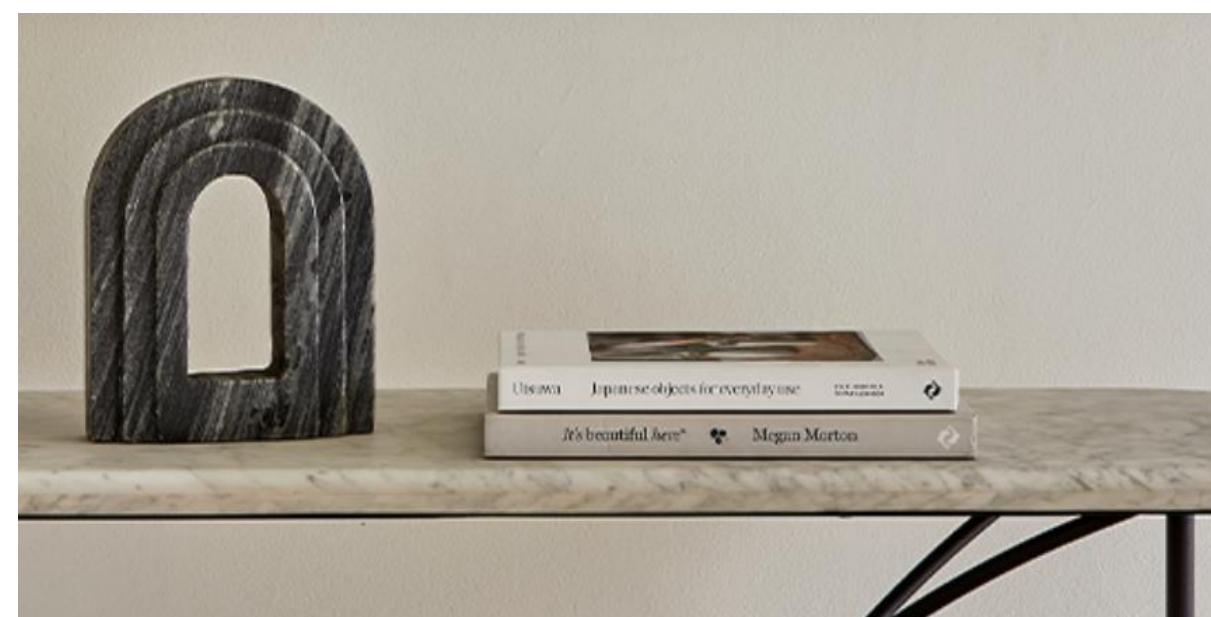

 **LANDMARK**
GROUP

GRANIT[®]

**We make Marble, Wood & Metal Combination products in several categories,
Few of our products are in following slides -**

Thank You

Cake stand

Size – 11 x 11 x 4.5 inch
White marble & wood